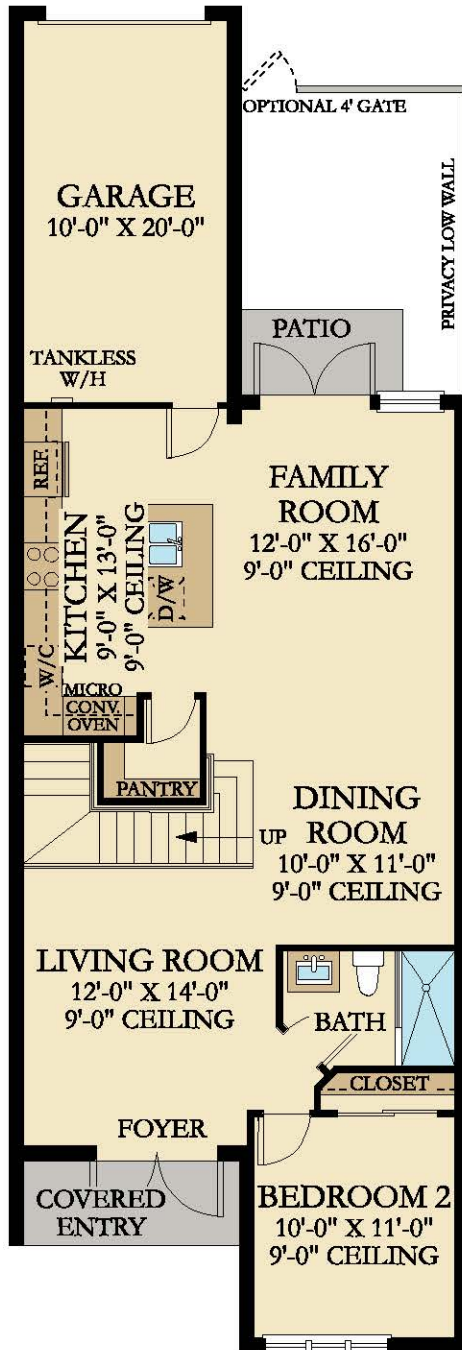

Dining Room/Kitchen

1803 - Model B

4 Beds | 3 Baths | 1 Car Garage | 1,824 sq. ft.

1803 - Model B

4 Beds | 3 Baths | 1 Car Garage | 1,824 sq. ft.