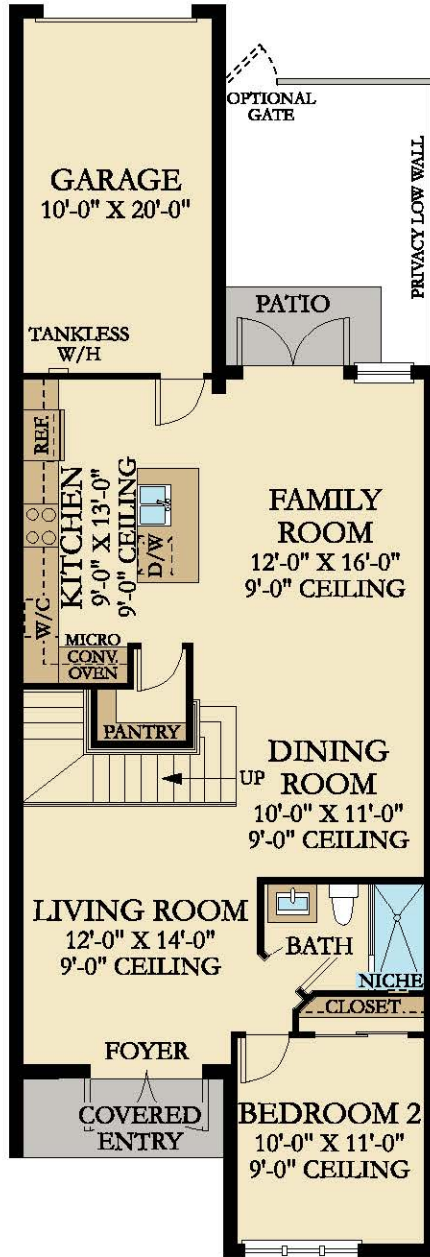

Elevation

Dining Room/Kitchen

# 1802 - Model B Skyview Terrace

4 Beds | 3 Baths | 1 Half Bath | 1 Car Garage | 1,824 sq. ft.